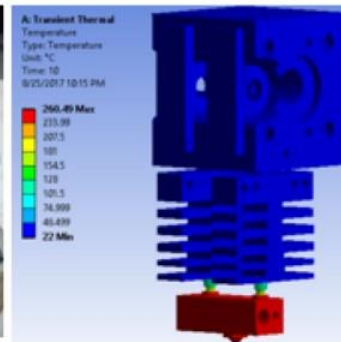

Collaborations/other supporting activities

LAB Activities

Manufacturing Process Lab

Engineering Workshop

Basic Inspection facilities

Supporting almost all the departments/divisions of IIST